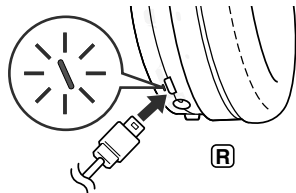

DENON[®]

AH-GC30

1. Charging

Charge this unit using the included USB cable before using.

The battery LED indicates the battery charge status.

- Charging: Lights red
- Charging completed: Lights green

It will take approx. 2 hours from empty to full charge. This unit can be used for approximately 20 hours when the battery is fully charged.

When the rechargeable battery is low, a notification sounds and the battery LED blinks in red at approx. 3 second intervals.

Charge this unit using the supplied USB cable.

- Press and hold the ►/|| button for 3 seconds or more to turn the Bluetooth function off or the NC button for 2 seconds or more to turn the noise cancel function off after use and preserve the battery.