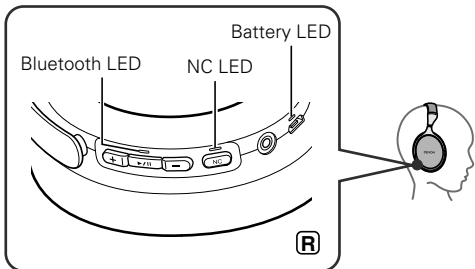

DENON[®]

AH-GC30

1. Charging

Charge this unit using the included USB cable before using.

The battery LED indicates the battery charge status.

- Charging: Lights red
- Charging completed: Lights green

It will take approx. 2 hours from empty to full charge. This unit can be used for approximately 20 hours when the battery is fully charged.

When the rechargeable battery is low, a notification sounds and the battery LED blinks in red at approx. 3 second intervals.

Charge this unit using the supplied USB cable.

- Press and hold the ►/|| button for 3 seconds or more to turn the Bluetooth function off or the NC button for 2 seconds or more to turn the noise cancel function off after use and preserve the battery.

2. Pairing with Bluetooth device

Pair this unit with the Bluetooth device you want to connect.

1. Activate Bluetooth function of the Bluetooth device to be connected.
2. With the power off, press and hold this unit's ►/|| button for 4 seconds or more. After the Bluetooth LED lights, it blinks in approximately 1 second intervals and this unit enters pairing mode.
3. Select the "DENON AH-GC30" appears on the Bluetooth device to be connected. When connected, the Bluetooth LED on this unit lights for approximately 5 seconds.